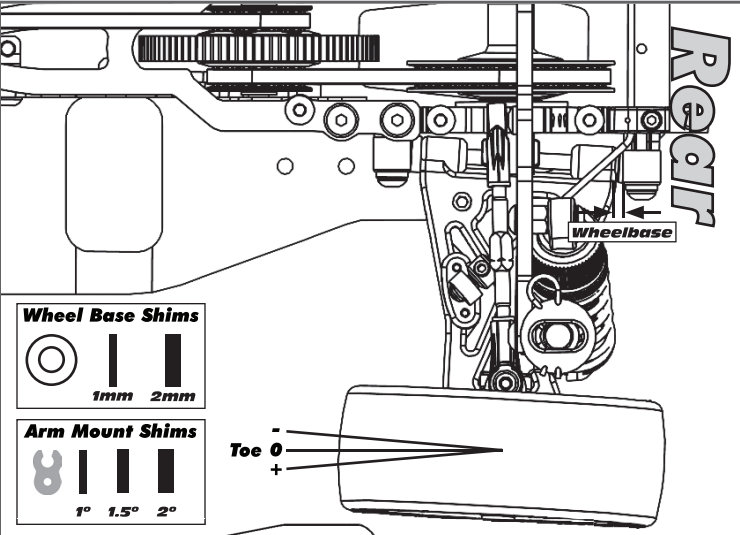

Front	Alignment	Rear
	Ride Height	
	Camber	
	Caster	N/A
N/A	Rear Hub Toe	
	Toe (Total)	
	Hex Spacing	
	Wheelbase	
	Steering Bellcrank	N/A
	Steering Link	N/A
	Bumpsteer	N/A

Notes:

Suspension Geometry	
	Shock Position
	Camber Link Position
	Outer Ball & Shims
	FWD Arm Mount
	FWD Mount Shim
	RWD Arm Mount
	RWD Mount Shims
	Drop
	Anti-Roll Bar

Notes:

Shocks	
	Oil
	Piston
	Rebound
	Spring

Notes:

Differentials	
	Type
	Setting
	Cam Holder
	Belt Tension Number

Notes:

Tires	
	Type
	Tire Diameter
	Insert & Wheel
	Additive & Amount

Notes:

Chassis	
	Chassis:
	Top Plate:
	Notes:

Notes:

Speed Control	
	Type:
	Settings:
	Body & Wing
	Battery Placement
	Notes:

Transmitter	
	Turning Circle:
	Steering Expo:
	Brake E.P.:
	Throttle Expo:
	Motor
	Notes:

Gearing	
	/
	Notes: