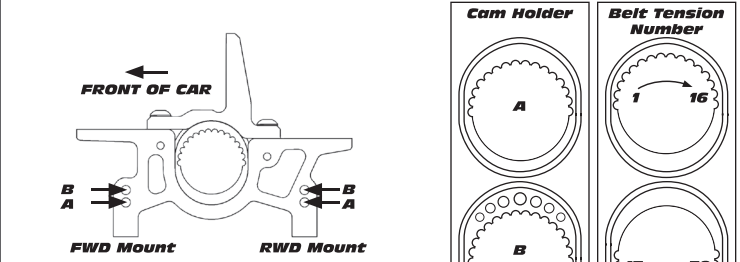

Front	Alignment	Rear
	Ride Height	
	Camber	
	Caster	N/A
N/A	Rear Hub Toe	
	Toe (Total)	
	Hex Spacing	
	Wheelbase	
	Steering Bellcrank	N/A
	Steering Link	N/A
	Bumpsteer	N/A

Notes:

Suspension Geometry	
	Shock Position
	Camber Link Position
	Outer Ball & Shims
	FWD Arm Mount
	FWD Mount Shim
	RWD Arm Mount
	RWD Mount Shims
	Drop
	Anti-Roll Bar

Notes:

Shocks	
	Oil
	Piston
	Rebound
	Spring

Notes:

Differentials	
	Type
	Setting
	Cam Holder
	Belt Tension Number

Notes:

Tires	
	Type
	Tire Diameter
	Insert & Wheel
	Additive & Amount

Notes:

Chassis	
	Chassis:
	Top Plate:
	Notes:

Notes:

Speed Control	
	Type:
	Settings:
	Body & Wing
	Battery Placement
	Notes:

Transmitter	
	Turning Circle:
	Steering Expo:
	Brake E.P.:
	Throttle Expo:
	Motor
	Notes:

Gearing	
	/
	Notes: