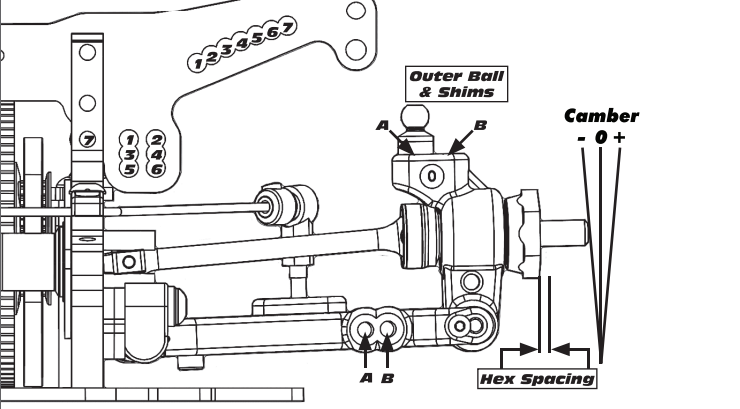

Front	Alignment	Rear
	Ride Height	
	Camber	
	Caster	N/A
N/A	Rear Hub Toe	
	Toe (Total)	
	Hex Spacing	
	Wheelbase	
	Steering Bellcrank	N/A
	Steering Link	N/A
	Bumpsteer	N/A

Notes:

Suspension Geometry	
	Shock Position
	Camber Link Position
	Outer Ball & Shims
	FWD Arm Mount
	FWD Mount Shim
	RWD Arm Mount
	RWD Mount Shims
	Drop
	Anti-Roll Bar

Notes:

Shocks	
	Oil
	Piston
	Rebound
	Spring

Notes:

Differentials	
	Type
	Setting
	Cam Holder
	Belt Tension Number

Notes:

Tires	
	Type
	Tire Diameter
	Insert & Wheel
	Additive & Amount

Notes:

Chassis	
	Chassis:
	Top Plate:
	Notes:

Notes:

Speed Control	
	Type:
	Settings:
	Body & Wing
	Battery Placement
	Notes:

Transmitter	
	Turning Circle:
	Steering Expo:
	Brake E.P.:
	Throttle Expo:
	Motor
	Notes:

Gearing	
	/
	Notes: